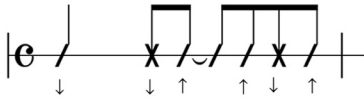

# コーヒー・ルンバ

基本ストローク:

ウクレレ・ソロ

intro

Am

1.

Ukulele solo notation for the first measure of the intro, featuring Am chords and a specific strumming pattern.

2. E7

Am

Ukulele solo notation for the second measure, including a glissando effect and Am chords.

Am

Dm7

Ukulele solo notation for the third measure, featuring Am and Dm7 chords.

Am

Ukulele solo notation for the fourth measure, featuring Am chords and a sf (sforzando) dynamic marking.

E7

1. Am

E7

2. Am

Ukulele solo notation for the fifth measure, featuring E7 and Am chords.

Dm7

G7

Am

Dm7

Ukulele solo notation for the sixth measure, featuring Dm7, G7, and Am chords.

G7

Am

B7

Ukulele solo notation for the seventh measure, featuring G7, Am, and B7 chords.